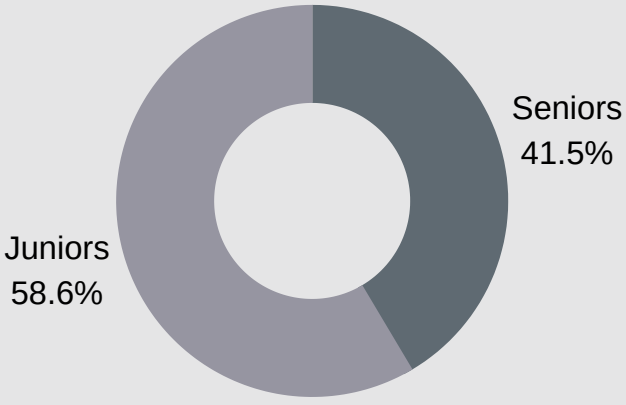

BASW PROGRAM STUDENT DATA

NUMBER OF STUDENTS

Juniors: 178 students
Seniors: 126 students

GENDER

Male: 40 students
Female: 264 students

RACE/ETHNICITY

Asian: 17 students
White: 124 students
Black: 68 students
Hispanic & Puerto Rican: 71 students
Other: 24 students