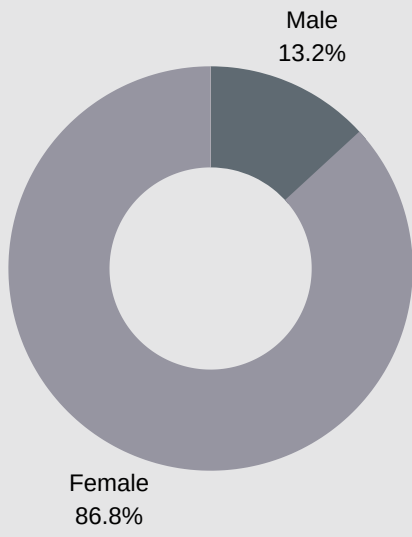

BASW PROGRAM STUDENT DATA

NUMBER OF STUDENTS

Juniors: 178 students
Seniors: 126 students

GENDER

Male: 40 students
Female: 264 students

RACE/ETHNICITY

Asian: 17 students
White: 124 students
Black: 68 students
Hispanic & Puerto Rican: 71 students
Other: 24 students