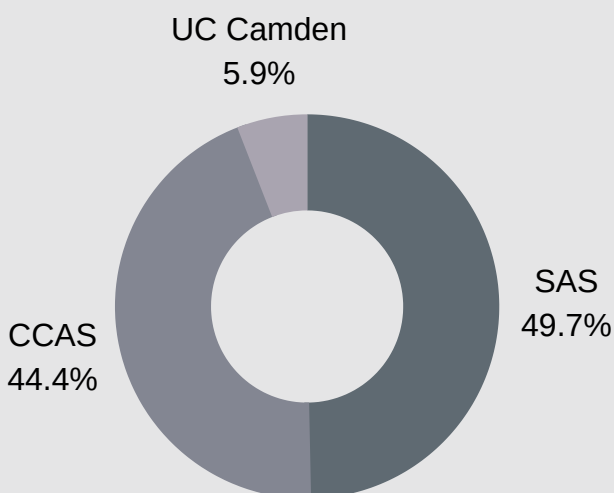

BASW PROGRAM STUDENT DATA

NUMBER OF STUDENTS

Juniors: 178 students
Seniors: 126 students

GENDER

Male: 40 students
Female: 264 students

RACE/ETHNICITY

Asian: 17 students
White: 124 students
Black: 68 students
Hispanic & Puerto Rican: 71 students
Other: 24 students

GPA OVER 3.0

3.5 or Higher: 67.91%
3.2-3.49: 22.46%
3.0-3.19: 9.63%

LOCATION

SAS: 151 students
CCAS: 135 students
UC Camden: 18 students