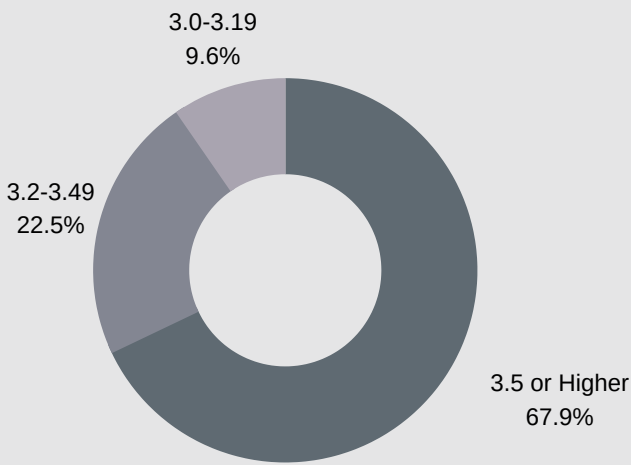

GPA OVER 3.0

3.5 or Higher: 67.91%
3.2-3.49: 22.46%
3.0-3.19: 9.63%