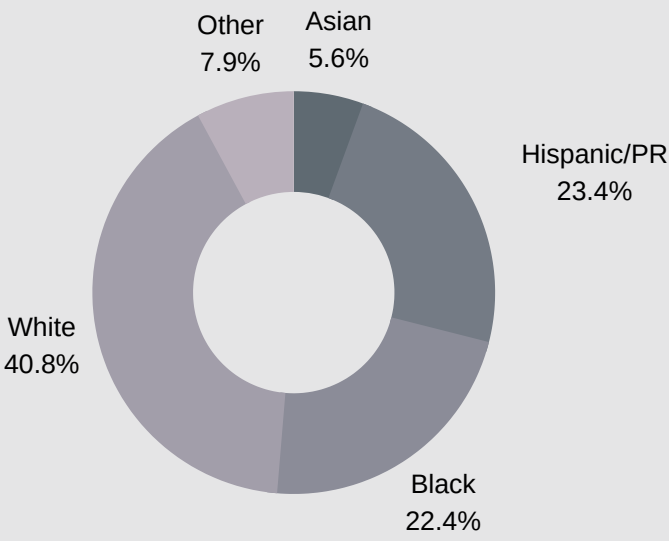

BASW PROGRAM STUDENT DATA

NUMBER OF STUDENTS

Juniors: 178 students
Seniors: 126 students

GENDER

Male: 40 students
Female: 264 students

RACE/ETHNICITY

Asian: 17 students
White: 124 students
Black: 68 students
Hispanic & Puerto Rican: 71 students
Other: 24 students